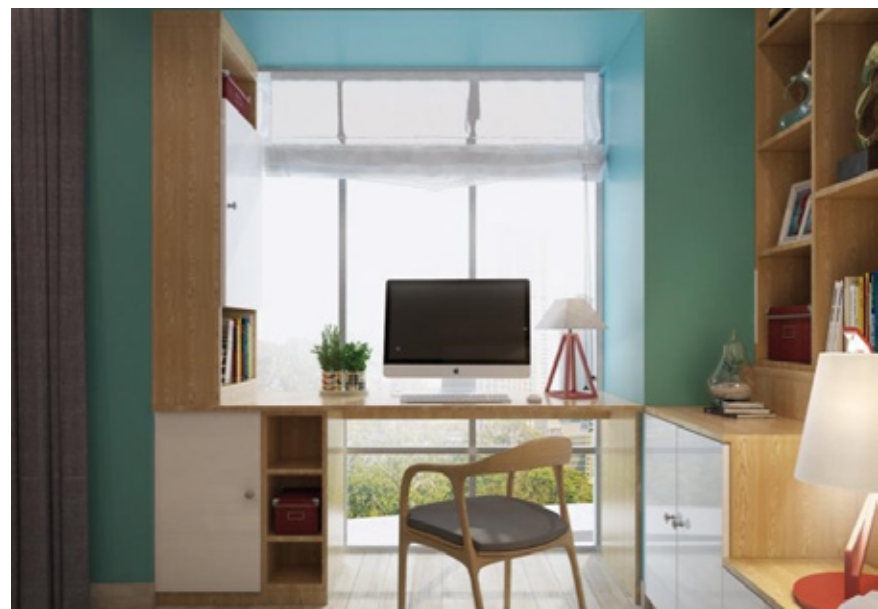

现代风格卧房 编号: OPA0001018

卧室在注重打造舒适氛围的同时还充分利用了墙面的收纳功能, 床头柜的设计独具匠心, 储物盒装饰功能翻倍。

OPA0001018 Series