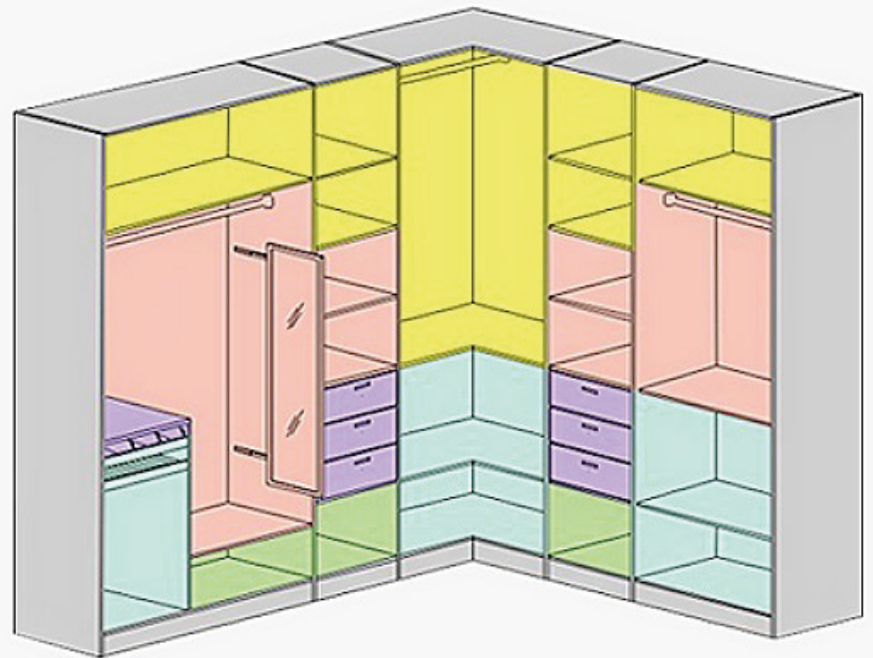

# 2 5 kinds of custom concept

01

Space combination design concept revolves around convenient, personalized experience, optimization function, space utilization and flexible combination of the five largest customers core requirements, the frequency, objects and features five partitions custom design philosophy, system construction overall wardrobe digital customized products.

Upload  
Partition

Download  
Partition

Quilts and  
Blankets  
Partition

Shoes and  
Socks  
Partition

Wear jewelry  
Partition