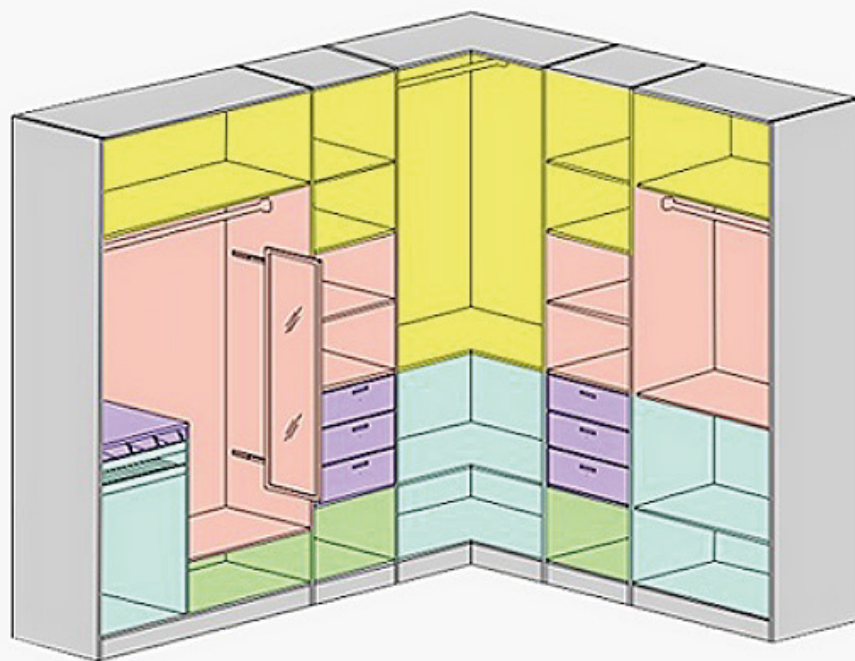

Induction type LED wardrobe lamp

LED wardrobe lamp

Charging type LED wardrobe lamp

2 5 kinds of custom concept

01

Space combination design concept revolves around convenient, personalized experience, optimization function, space utilization and flexible combination of the five largest customers core requirements, the frequency, objects and features five partitions custom design philosophy, system construction overall wardrobe digital customized products.

Upload
Partition

Download
Partition

Quilts and
Blankets
Partition

Shoes and
Socks
Partition

Wear jewelry
Partition

02 Adhere to the European E1 level environmental protection standard plate

We have always committed to for each family to provide more environmentally friendly, more healthy environment furniture, adhere to consistent with the use of European E1 class environmental standards, materials, and all use automatic edge banding techniques and products using the process without pollution.

Consider the light angle problem, solving the problem of storing no light or low light, her clothes is not convenient.

Unique structural design, can hide the assembly, easy and convenient, save space

04 High demand manufacturing standard