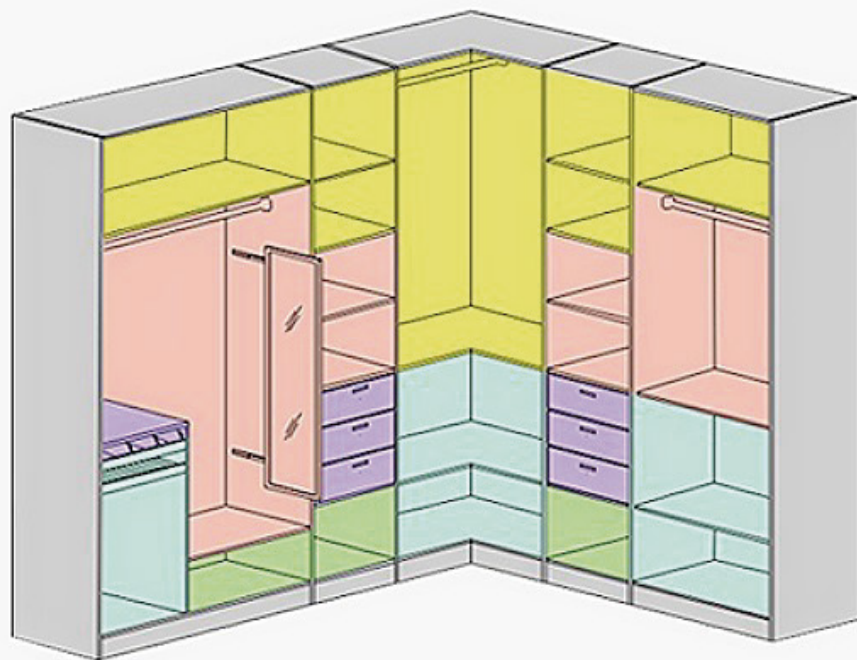

Induction type LED wardrobe lamp

LED wardrobe lamp

Charging type LED wardrobe lamp

2 5 kinds of custom concept

01

Space combination design concept revolves around convenient, personalized experience, optimization function, space utilization and flexible combination of the five largest customers core requirements, the frequency, objects and features five partitions custom design philosophy, system construction overall wardrobe digital customized products.

Upload
Partition

Download
Partition

Quilts and
Blankets
Partition

Shoes and
Socks
Partition

Wear jewelry
Partition

02 Adhere to the European E1 level environmental protection standard plate

We have always committed to for each family to provide more environmentally friendly, more healthy environment furniture, adhere to consistent with the use of European E1 class environmental standards, materials, and all use automatic edge banding techniques and products using the process without pollution.

Consider the light angle problem, solving the problem of storing no light or low light, her clothes is not convenient.

Unique structural design, can hide the assembly, easy and convenient, save space

04 High demand manufacturing standard

Use of new improved aluminum frame, the installation of professional dust, with precision, professional installation, to ensure the best effect of closure, there is no gap between the door, to prevent the invasion of dust impurities wardrobe.