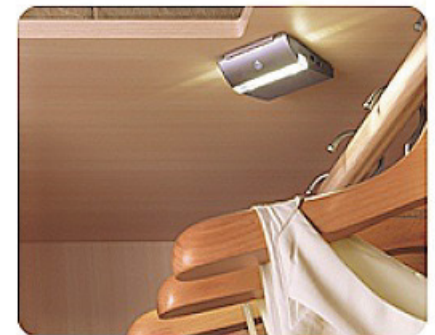

Charging type LED wardrobe lamp