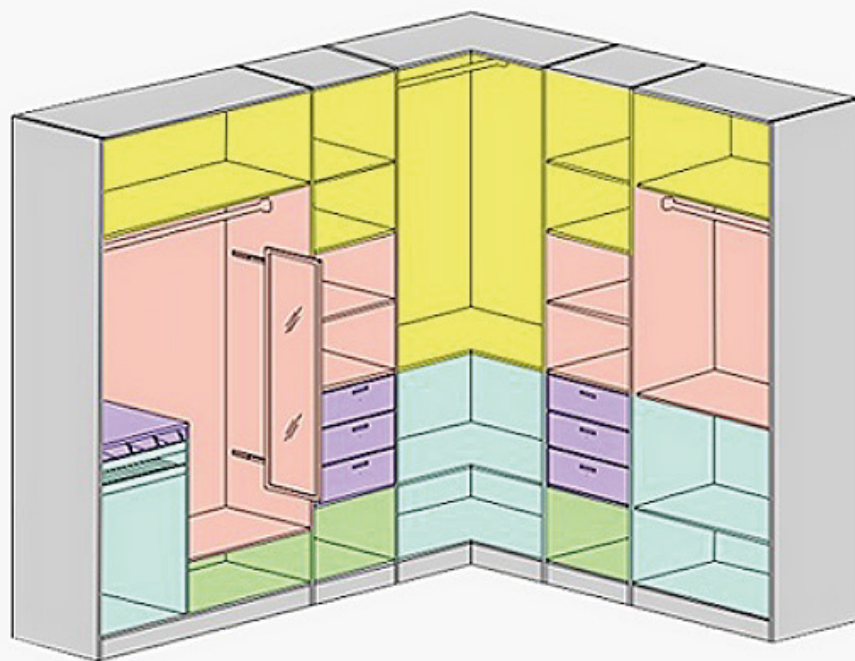

Induction type LED wardrobe lamp

LED wardrobe lamp

Charging type LED wardrobe lamp

2 5 kinds of custom concept

01

Space combination design concept revolves around convenient, personalized experience, optimization function, space utilization and flexible combination of the five largest customers core requirements, the frequency, objects and features five partitions custom design philosophy, system construction overall wardrobe digital customized products.

Upload
Partition

Download
Partition

Quilts and
Blankets
Partition

Shoes and
Socks
Partition

Wear jewelry
Partition

02

Adhere to the European E1 level environmental protection standard plate

We have always committed to for each family to provide more environmentally friendly, more healthy environment furniture, adhere to consistent with the use of European E1 class environmental standards, materials, and all use automatic edge banding techniques and products using the process without pollution.

感应灯挂衣杆

Consider the light angle problem, solving the problem of storing no light or low light, her clothes is not convenient.

折叠伸缩烫衣板

Unique structural design, can hide the assembly, easy and convenient, save space

04 High demand manufacturing standard

Use of new improved aluminum frame, the installation of professional dust, with precision, professional installation, to ensure the best effect of closure, there is no gap between the door, to prevent the invasion of dust impurities wardrobe.