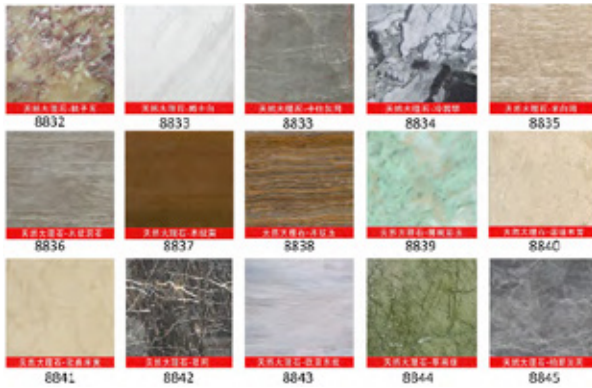

JZP605 晶彩石

JZP605 晶彩天

JZP612 晶彩沙

JZP615 晶彩粘

JZP616 晶彩啡

COUNTERTOPS-*Acrylic*

COUNTERTOPS- *Granite*

COUNTERTOPS-*Marble*