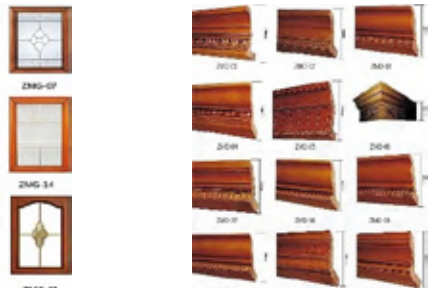

KITCHEN CABINET TYPES OF FACIA-Solid Wood

22mm Solid Wood