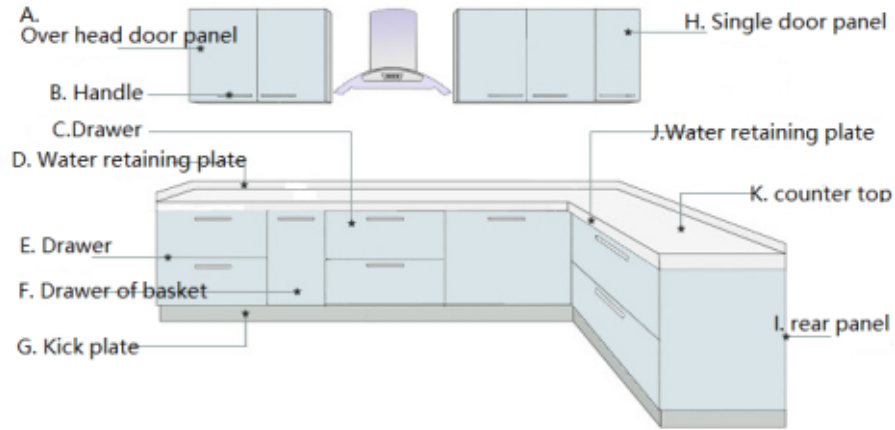

CABINET STRUCTURE DIAGRAM

CABINET CARCASS MATERIALS

Plywood:

16/18mm thickness main Carcass
5mm thickness rear panel
Stable quality
high waterproof performance

Particle board:

18/22mm thickness main Carcass
10mm thickness rear panel
Medium waterproof performance