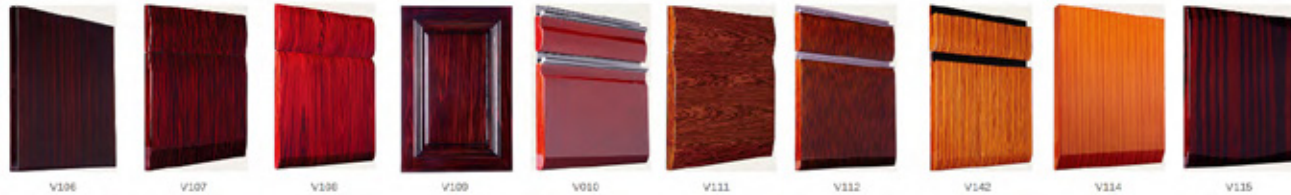

Veneer Piano Paint