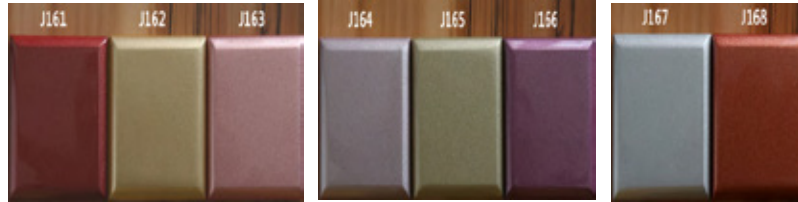

Exposed Frame

KITCHEN CABINET TYPES OF FACIA-Painted Panel

18/22mm panel, Common paint, Automobile paint, Metal paint, Piano paint, Piano veneer Paint, UV paint etc. process

Automobile Paint

Metal Paint

Piano Paint