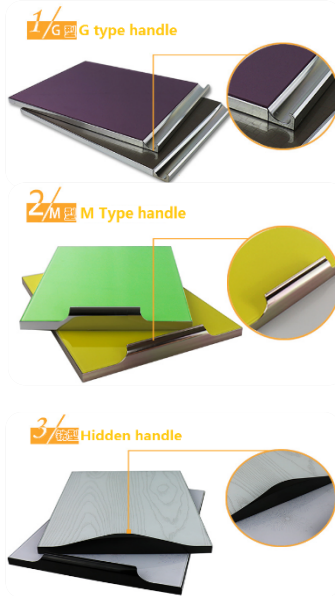

KITCHEN CABINET TYPES OF FACIA-Acrylic Boards

The substrate uses 16~22mm THK. Plywood/Particle board/MDF/HDF etc.

SL-041

SL-030

SL-039

SL-026

SL-034

SL-032

SL-042

SL-018

SL-019

SL-038

SL-024

SL-020

SL-020

SL-023

KITCHEN CABINET TYPES OF FACIA-UV Boards

The substrate uses 16~22mm THK. Plywood/Particle board/MDF/HDF etc.

KITCHEN CABINET TYPES OF FACIA-*Glass Panel*

5mm toughened glass, combined with modern technology of film / NANO inkjet technology, unique texture showing crystal clear.
Door Frame: aluminum alloy frame; exposed or hidden