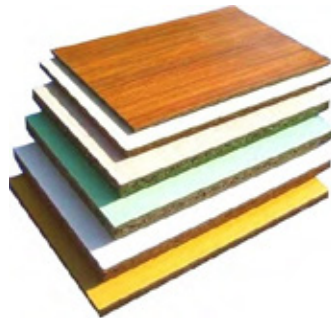

CABINET STRUCTURE DIAGRAM

CABINET CARCASS MATERIALS

Plywood:

16/18mm thickness main Carcass
5mm thickness rear panel
Stable quality
high waterproof performance

Particle board:

18/22mm thickness main Carcass
10mm thickness rear panel
Medium waterproof performance

MDF/HDF:

18/22mm thickness main Carcass
10mm thickness rear panel
Low grade waterproof performance

KITCHEN CABINET TYPES OF FACIA-Laminated Panels

The substrate uses 16~22mm THK. Plywood/Particle board/MDF/HDF etc.