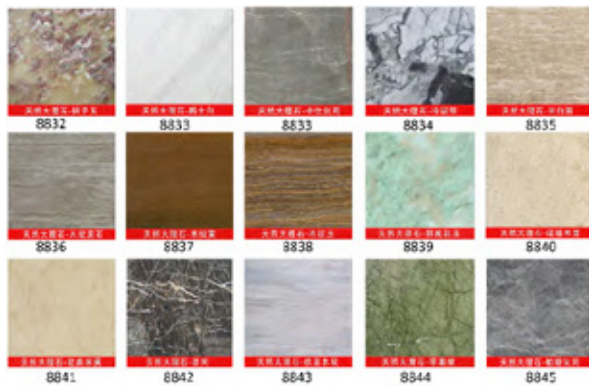

JZP605 晶彩石

JZP605 晶彩天

JZP612 晶彩沙

JZP615 晶彩粘

JZP616 晶彩啡

COUNTERTOPS-*Acrylic*

COUNTERTOPS- *Granite*

COUNTERTOPS-*Marble*