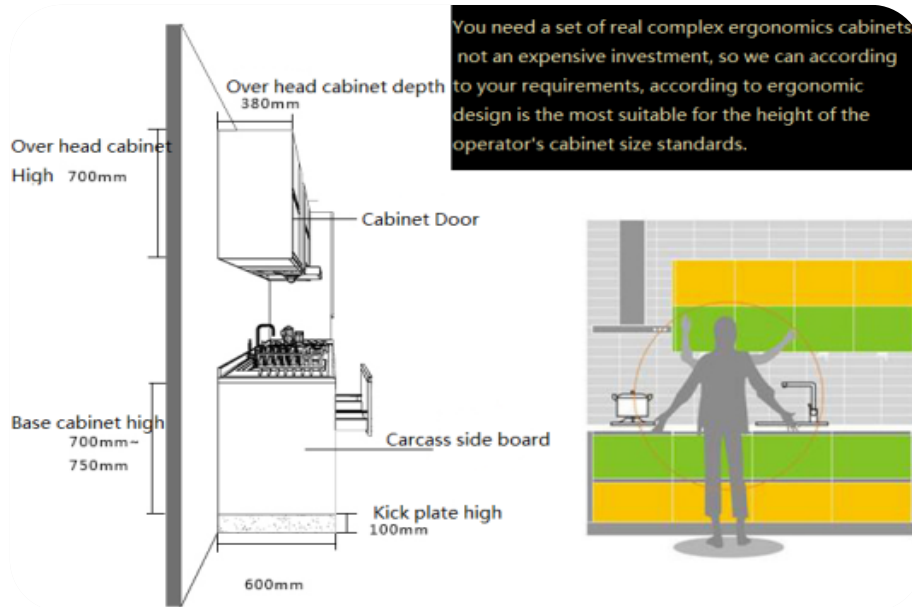

CABINET STRUCTURE DIAGRAM

CABINET CARCASS MATERIALS

Plywood:

16/18mm thickness main Carcass
5mm thickness rear panel
Stable quality
high waterproof performance

Particle board:

18/22mm thickness main Carcass
10mm thickness rear panel
Medium waterproof performance