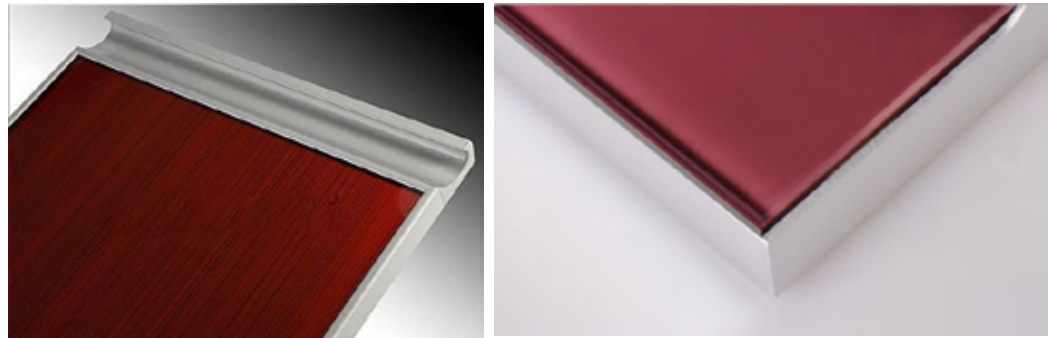

Exposed Frame