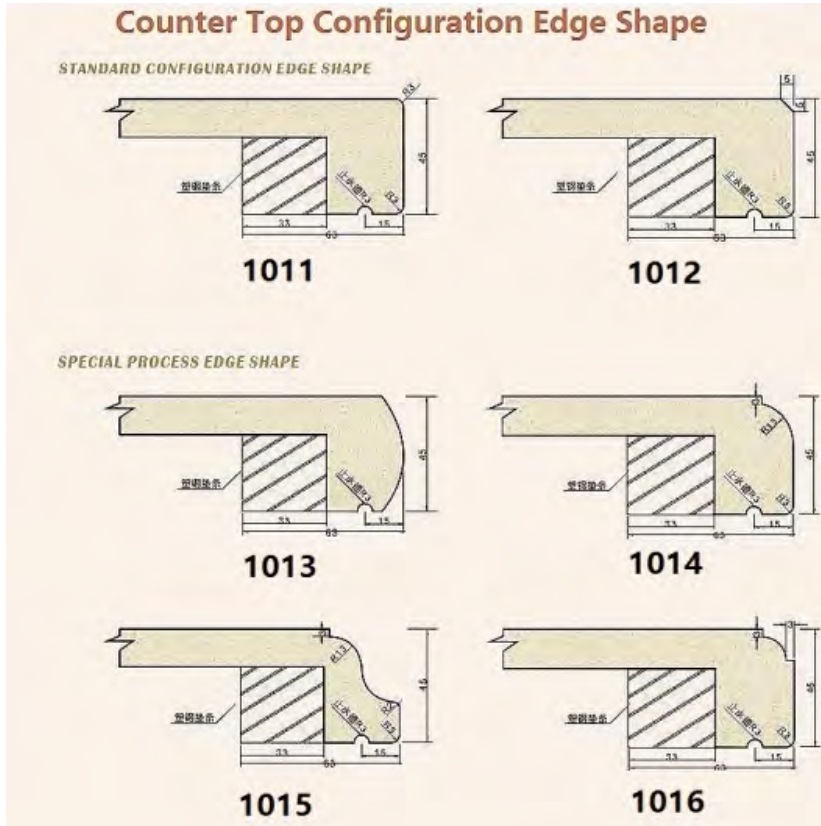

COUNTERTOPS

Countertops Materials:

- Quartz Stone
- Acrylic
- Granite
- Marble